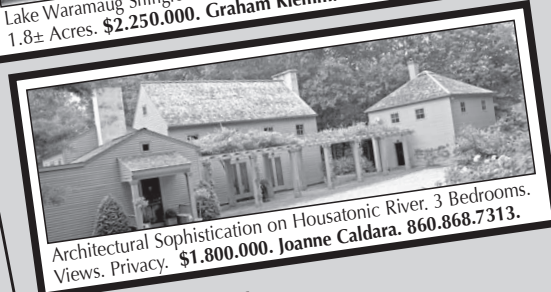

KLEMM REAL ESTATE

PREMIUM & PRIVATE BROKERAGE
BEST REAL ESTATE AGENCY USA - INTERNATIONAL PROPERTY AWARDS 2009

Menu

Appetizers

Entrees

Dessert

Indulge!

Litchfield County's #1 Broker. Year After Year. Period.

KLEMM REAL ESTATE Inc

Litchfield County's Premier Brokers

(860) 435.6789   (860) 567.5060   (860) 354.3263   (860) 364.5993   (860) 868.7313   (203) 263.4040
Lakeville/Salisbury   Litchfield   Roxbury   Sharon   Washington Depot   Woodbury

Local People/Worldwide Connections • Associated Offices Throughout the United States • London • Paris • Far East
International Networks • Leading Estates of the World • Who's Who in Luxury Real Estate

COME LET US SHOW YOU!

www.klemmrealestate.com

www.klemmrealestate.com

AMERICAS
RESIDENTIAL
PROPERTY
AWARDS

in association with

cnbc.com

★★★★

BEST REAL ESTATE

AGENCY

LITCHFIELD COUNTY,

CONNECTICUT USA

Klemm Real Estate

The New York Times

2009