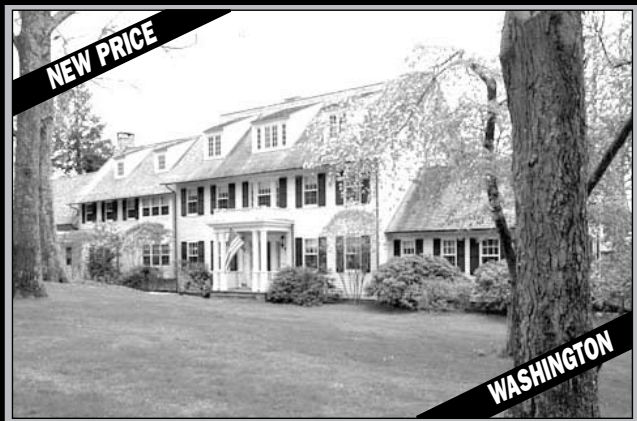

KLEMM REAL ESTATE

PREMIUM & PRIVATE BROKERAGE
BEST REAL ESTATE AGENCY USA - INTERNATIONAL PROPERTY AWARDS 2009

COUNTRY CHIC

Classic Connecticut Colonial. Guesthouse. Caretaker's House. Pool. Tennis Court. Pond. Privacy. Western Views. 130± Acres. \$7,900,000. Carolyn Klemm. 860.868.7313.

Meticulous Cape. Stone Terracing. Outdoor Living Room with Fireplace. 4.6± Acres. \$795,000. Graham Klemm. 860.868.7313.

Sprawling Mediterranean-style Country House. Views. Pool. 5.82± Acres. Abuts Steep Rock. \$2,500,000. Christina Klemm. 860.868.7313.

Custom 4,000sf Colonial. Cook's Kitchen. Pond. Complete Privacy. 5.51± Acres. \$1,650,000. Joseph Lorino. 860.868.7313.

Vintage Country Farmhouse. 3 Bedrooms. Porch. Patio. Guesthouse. Stonewalls. 1± Acres. \$594,000. Maria Taylor. 860.868.7313.

Shingle & Stone Colonial. 3-4 Bedrooms. 2 Fireplaces. Open Floor Plan. Outdoor Patios. Porch. River Rights. 3.875± Acres. \$1,595,000. Carol Bablonka. 860.868.7313.

#1 For Selling Fine Country Properties!