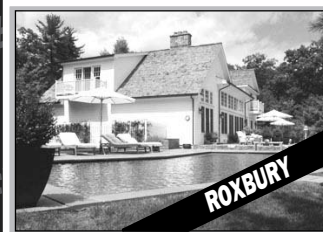

KLEMM REAL ESTATE

PREMIUM & PRIVATE BROKERAGE
BEST REAL ESTATE AGENCY USA - INTERNATIONAL PROPERTY AWARDS 2008

NEW CLASSICS

WARREN
Lake Waramaug Direct Waterfront. Newly Constructed Shingle & Fieldstone Style Home. 4 Bedrooms. Floating Dock. 1.36± Acres. Fabulous! \$3.975.000. Peter Klemm.

GOSHEN
Private Compound. Stone Home. Pools. Barn. 680± Acres. \$25.000.000. Carolyn Klemm.

CORNWALL
NEW PRICE
Stunning New Shingle-style Home. Privacy. 25± Acres. \$2.395.000. Graham Klemm.

ROXBURY
NEW PRICE
New Architect-designed Home. Infinity Edge Pool. 15± Acres. \$5.900.000. Carol Bablonka.

WASHINGTON
Major Estate. Historic District. Pool. Ponds. 10± Acres. \$4.950.000. Peter Klemm.

WASHINGTON
Converted Barn in Best Location. New Gunite Pool. 6± Acres. \$2.995.000. Peter Klemm.

ROXBURY
Classic Home. Open Floor Plan. Infinity Pool. 18.79± Acres. \$3.675.000. Graham Klemm.

ROXBURY
Shingle-style Home. Cook's Kitchen. Pool. Spa. 10.29± Acres. \$1.395.000. Carolyn Klemm.

BRIDGEWATER
Renovated Colonial. Barn/Garage. Stonewalls. Pool. 4.25± Acres. \$1.295.000. Carol Bablonka.