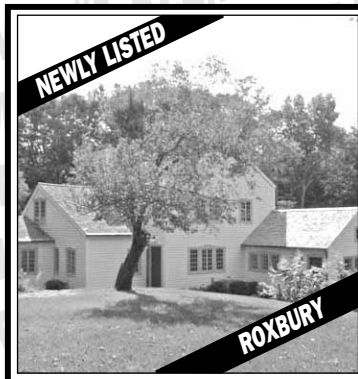

Grandview Farm. 1800 Vintage Farmhouse. 5 Bedrooms. Views. 2± Acres. Approved for B&B. **\$495,000.**
Beverly Mosch. 860.868.7313.

Single-level Home. Large Rooms. Pool. Level & Open Land. 8± Acres. Very Private. **\$695,000.**
Carol Bablonka. 860.868.7313.

Sublime Country Estate. Museum Quality 1770 House. Indoor Pool. 114± Groomed Acres. **\$9,900,000.**
Drew Hingson. 860.435.6789.

James Calhoun House. 5 Bedrooms. Guesthouse. Gunite Pool. Pond. Views. 30.60± Acres. **\$4,995,000.**
Roger Saucy. 860.868.7313.

BID

1790's Brookside Cottage. Studio. Barn/Garage. Gardens. Stone Patio. Several Bridges. 1± Acres. **\$665,000.**
Roger Saucy. 860.868.7313.

Totally Renovated 1795 Colonial Estate. Brooks. Stonewalls. 6.85± Acres. More Land Available. **\$1,450,000.**
Peter Klemm. 860.868.7313.

Contemporary Condominium. 2 Bedrooms. 3 Baths. High-end Appliances. Skylights. Studio. **\$549,000.**
Maria Taylor. 860.868.7313.

BUY!

#1 For Selling Fine Country Properties!

KLEMM REAL ESTATE Inc Litchfield County's Premier Brokers