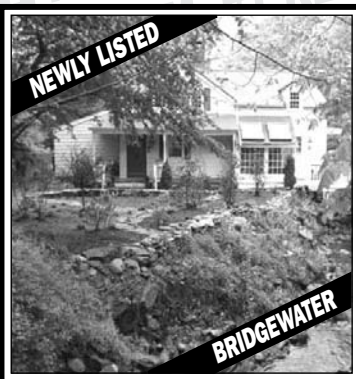

KLEMM REAL ESTATE

PREMIUM & PRIVATE BROKERAGE
BEST REAL ESTATE AGENCY USA - INTERNATIONAL PROPERTY AWARDS 2009

LOOK

Fabulous Single-level Contemporary. Gourmet Kitchen. Deck. Pool. Orchard. 2.58± Acres. **\$650,000.**
Judy Auchincloss. 860.868.7313.

Grandview Farm. 1800 Vintage Farmhouse. 5 Bedrooms. Views. 2± Acres. Approved for B&B. **\$495,000.**
Beverly Mosch. 860.868.7313.

Single-level Home. Large Rooms. Pool. Level & Open Land. 8± Acres. Very Private. **\$695,000.**
Carol Bablonka. 860.868.7313.

Sublime Country Estate. Museum Quality 1770 House. Indoor Pool. 114± Groomed Acres. **\$9,900,000.**
Drew Hingson. 860.435.6789.

James Calhoun House. 5 Bedrooms. Guesthouse. Gunite Pool. Pond. Views. 30.60± Acres. **\$4,995,000.**
Roger Saucy. 860.868.7313.

BID

1790's Brookside Cottage. Studio. Barn/Garage. Gardens. Stone Patio. Several Bridges. 1± Acres. **\$665,000.**
Roger Saucy. 860.868.7313.

Totally Renovated 1795 Colonial Estate. Brooks. Stonewalls. 6.85± Acres. More Land Available. **\$1,450,000.**
Peter Klemm. 860.868.7313.