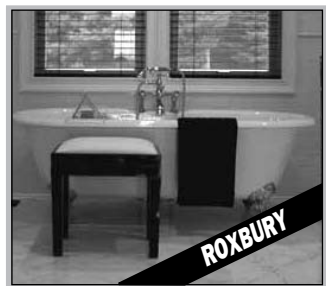

ROXBURY

Classic Home. Open Floor Plan. Views. Infinity Pool. 18.79± Acres. **$3,675,000.**