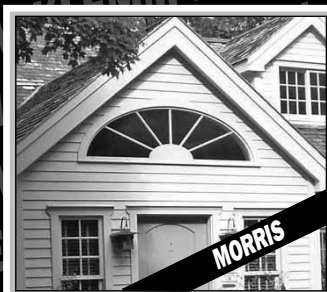

# ITS IN THE DETAILS

www.klemmrealestate.com

www.klemmrealestate.com

MORRIS

3,000sf Cape Cod-style. Pool. Pool House. Barn. Pond. 4.32± Acres. Owner/Agent. **\$995,000.**

LITCHFIELD

Milton Getaway! Trout Brook Frontage. 2,000sf Contemporary. 2 Bedrooms. 5.53± Acres. **\$595,000.**

ROXBURY

Shingle-style. 5 Bedrooms. 2 Fireplaces. Cook's Kitchen. Pool. Spa. 10.29± Acres. **\$1,495,000.**

NEW PRICE

BETHLEHEM

Mid-18th Century Renovated Saltbox. Post & Beam Barn. Brook. 8± Acres. **\$599,000.**