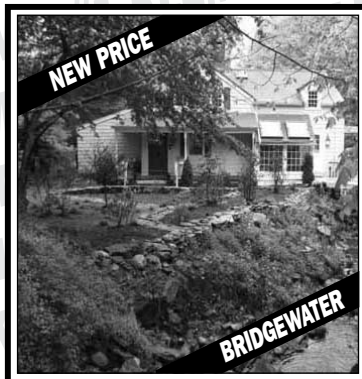

58.29± Acres. Estate Parcel. Premier Setting. Long Views. Pond. Stonewalls. Views. **\$1,350,000.** Wendy Westcott. 860.868.7313.

Nantucket-style Cottage. Gorgeous Building Site with Driveway in Place. 10± Acres. **\$850,000.** Carol Bablonka. 860.868.7313.

Lake Waramaug Waterfront. Newly Constructed Home. Dock. 1.36± Acres. **ASK \$3,975,000.** Peter Klemm. Carolyn Klemm. 860.868.7313.

BID

Handsome In-town Colonial. Guest Cottage/Studio. View. 2.05± Acres. **ASK \$895,000.** Cleve Fuessenich. 860.567.5060.

Lovely Colonial. 4 Bedrooms. 4 Baths. Heated Pool. Heated Garage. 3.44± Acres. **\$675,000.** Trish Kropp. 860.567.5060.

1790's Brookside Cottage. Artist's Studio. Barn/Garage. Gardens. Stone Patio. 1± Acres. **\$675,000.** Roger Saucy. 860.868.7313.