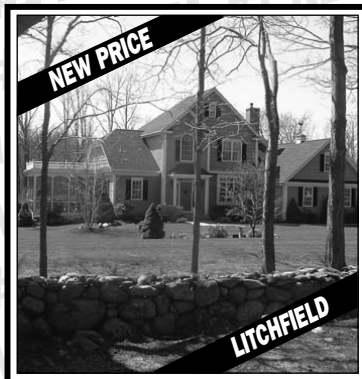

KLEMM REAL ESTATE

PREMIUM & PRIVATE BROKERAGE
BEST REAL ESTATE AGENCY USA - INTERNATIONAL PROPERTY AWARDS 2008

LOOK

Country Estate. Colonial. Guest Cottage. Apartment. Pool. Barns. 65± Acres. **\$11,700,000.** Nancy Coviello. 860.868.7313.

58.29± Acres. Estate Parcel. Premier Setting. Long Views. Pond. Stonewalls. Views. **\$1,350,000.** Wendy Westcott. 860.868.7313.

Nantucket-style Cottage. Gorgeous Building Site with Driveway in Place. 10± Acres. **\$850,000.** Carol Bablonka. 860.868.7313.

Lake Waramaug Waterfront. Newly Constructed Home. Dock. 1.36± Acres. **ASK \$3,975,000.** Peter Klemm. Carolyn Klemm. 860.868.7313.

BID

Handsome In-town Colonial. Guest Cottage/Studio. View. 2.05± Acres. **ASK \$895,000.** Cleve Fuessenich. 860.567.5060.

Lovely Colonial. 4 Bedrooms. 4 Baths. Heated Pool. Heated Garage. 3.44± Acres. **\$675,000.** Trish Kropp. 860.567.5060.

1790's Brookside Cottage. Artist's Studio. Barn/Garage. Gardens. Stone Patio. 1± Acres. **\$675,000.** Roger Saucy. 860.868.7313.