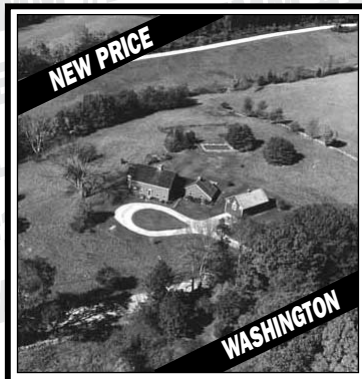

58.29± Acres. Estate Parcel. Premier Setting. Long Views. Pond. Stonewalls. Views. **\$1,350,000.** Wendy Westcott. 860.868.7313.

Nantucket-style Cottage. Gorgeous Building Site with Driveway in Place. 10± Acres. **\$850,000.** Carol Bablonka. 860.868.7313.

Lake Waramaug Waterfront. Newly Constructed Home. Dock. 1.36± Acres. **ASK \$3,975,000.** Peter Klemm. Carolyn Klemm. 860.868.7313.

BID

Handsome In-town Colonial. Guest Cottage/Studio. View. 2.05± Acres. **ASK \$895,000.** Cleve Fuessenich. 860.567.5060.

Lovely Colonial. 4 Bedrooms. 4 Baths. Heated Pool. Heated Garage. 3.44± Acres. **\$675,000.** Trish Kropp. 860.567.5060.

1790's Brookside Cottage. Artist's Studio. Barn/Garage. Gardens. Stone Patio. 1± Acres. **\$675,000.** Roger Saucy. 860.868.7313.

Cady Barn/Saltbox House. Pool. Barn. Overlooking Steep Rock. 5.76± Acres. **\$1,350,000.** Carolyn Klemm. 860.868.7313.

BUY!

#1 For Selling Fine Country Properties!

KLEMM REAL ESTATE Inc Litchfield County's Premier Brokers