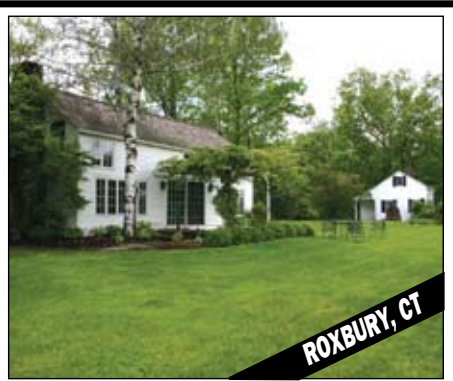

KLEMM REAL ESTATE

PREMIUM & PRIVATE BROKERAGE
BEST REAL ESTATE AGENCY USA - INTERNATIONAL PROPERTY AWARDS 2009

JUMP IN

ROXBURY, CT

Newly Constructed Shingle & Stone Home. 4 Bedrooms. 5 Fireplaces. Guest/Caretaker's Cottage. Long Views. 11± Acres. **\$4.995.000. Maureen Burmann. 860.354.3263.**

LITCHFIELD, CT

Stillman II. Extraordinary Mid-Century Breuer Masterpiece. Separate Studio. Pool. 2-car Garage. 9.5± Acres. Views. **\$3.795.000. Roger Saucy. 860.868.7313.**

ROXBURY, CT

Shingle-style. 4 Bedrooms. 2 Fireplaces. Fully Finished Basement with Billiard Room, Kitchen & Gym. 6± Acres. **\$1.850.000. Peter Klemm. 860.868.7313.**

FALLS VILLAGE, CT

Renovated Cottage. Completely Restored by Renowned Designer Eric Cohler. 4 Bedrooms. Orchard. 3.17± Acres. **\$1.200.000. Graham Klemm. 860.868.7313.**

OR TRY BEFORE YOU BUY...

ROXBURY, CT

WASHINGTON, CT

Renovated Antique. 5 Bedrooms. Party Barn. Pool. \$25,000/Month Summer 2011. \$15,000/Month Annually. **Roger Saucy. 860.868.7313.**

www.klemmrealestate.com

www.klemmrealestate.com

Less Than 2 Hours from NYC