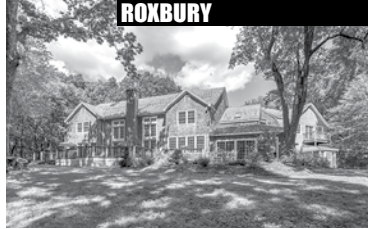

ROXBURY

Exquisite & Private Stone House. 3 Bedrooms. 2 Fireplaces. Pool. Patio. Guesthouse. Views. 10.86± Acres. **\$2.800.000. Maria Taylor. 860.868.7313.**

ROXBURY

Fabulous 1740 Historic Antique. 3 Bedrooms. Pool. Guesthouse. Barn. Pond. Waterfall. Bordering Shepaug River & Land Trust. 22.34± Acres. **\$2.385.000. Carolyn Klemm. 860.868.7313.**

ROXBURY

Elegant Shingle-style. 4 Bedrooms. 4.5 Baths. 3 Fireplaces. Deck. Bluestone Patio. Private Setting. Desirable Location. 3.05± Acres. **\$1.795.000. Maria Taylor. 860.868.7313.**

ROXBURY

Newly Constructed High-end Barn-style Modern. Light & Bright. 4 Bedrooms. Fireplace. Gunite Pool. Privacy. 4.93± Acres. **\$1.300.000. Maria Taylor. 860.868.7313.**

ROXBURY

Charming Converted Barn & Cottage. Building Lot. Views. Premier Location. Abuts Protected Land. 13.86± Acres. **\$999.000. Maria Taylor. 860.868.7313.**

ROXBURY

Pristine Renovated Farmhouse. 3 Bedrooms. 2 Fireplaces. 2-car Garage/Apartment. Heated Barn. Pond. 15.29± Acres. **\$999.999. Maria Taylor. 860.868.7313.**

ROXBURY

Gorgeous Mini Estate. 1830s Victorian Farmhouse. Guest/Pool House. Pool. 4 Garage Bays. Barn. Stonewalls. Gardens. Privacy. 3± Acres. **\$999.000. Maria Taylor. 860.868.7313.**

ROXBURY

Country Compound. 4 Bedroom Main House. 2 Bedroom Guesthouse. 5,600sf 2-Story Barn. Pool. 6.12± Acres. **\$995.000. Wayne Piskura. 860.354.3263.**