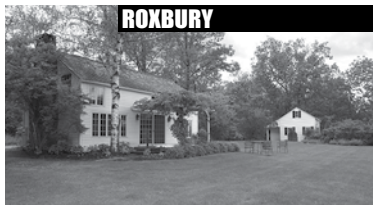

**The Only Litchfield County International Property Award Winner Year After Year 2003-2018**

**MIDDLEBURY**

**PRICE IMPROVEMENT**

Waterfront Lake House. 4 Bedrooms. 5.5 Baths. 2 Fireplaces. Salt Water Pool. Pool House. Multiple Stone Patios. Dock. Beach. 7.14± Acres. **\$2,850,000. Maria Taylor. 860.868.7313.**

**ROXBURY**

**NEW LISTING**

Charming Converted Barn & Cottage. Building Lot. Views. Premier Location. Abuts Protected Land. 13.86± Acres. **\$1,100,000. Maria Taylor. 860.868.7313.**

**ROXBURY**

**PRICE IMPROVEMENT**