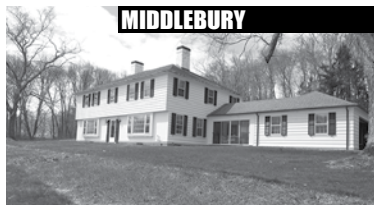

**SOUTHBURY**

**PRICE IMPROVEMENT**

Post & Beam Lake House. 3 Bedrooms. Fireplace. Stone Terraces. Firepit. Level Lawn. Professionally Landscaped. Dock. 3.14± Acres. **\$895,000. Maria Taylor. 860.868.7313.**

**PRICE IMPROVEMENT**

Private Country Manor. 2-3 Bedrooms. 2 Fireplaces. 1 Bedroom Cabana/Guesthouse. Pool. Patio. 13.9± Acres. **\$685,000. Sindy Butkus. 203.263.4040.**

**WOODBURY**

**PRICE IMPROVEMENT**

Mint Custom Colonial. 4 Bedrooms. 3 Fireplaces. Screened Porch. Stone Patio. Waterfall. Brook. Professionally Landscaped. 1.94± Acres. **\$674,000. Maria Taylor. 860.868.7313.**

**MIDDLEBURY**

**NEW LISTING**

Classic Georgian Colonial. 4 Bedrooms. 2.5 Baths. Fireplace. 2-car Attached Garage. Easterly Views. Private Location. 4± Acres. **\$549,000. Tim Tierney. 860.868.7313.**

**SOUTHBURY**

**PRICE IMPROVEMENT**