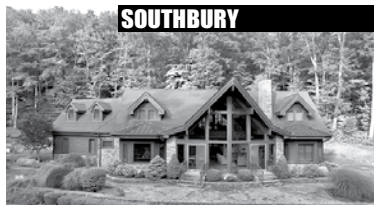

**ROXBURY**

**NEW LISTING**

Charming Converted Barn & Cottage. Building Lot. Views. Premier Location. Abuts Protected Land. 13.86± Acres. **\$1,100,000. Maria Taylor. 860.868.7313.**

**ROXBURY**

**PRICE IMPROVEMENT**

Impeccable Cape. 3 Bedrooms. Fireplace. Open Floor Plan. Generator. Heated Pool. Views. Excellent Location. 3.56± Acres. **\$999,000. Wendy Westcott. 860.868.7313.**

**WOODBURY**

**PRICE IMPROVEMENT**

Distinguished Mid-Century House. 2 Bedrooms. 3 Fireplaces. Porch. Patio. Breathtaking Views. 2 Approved Building Lots. 22± Acres. **\$995,000. Beverly Mosch. 860.868.7313.**

**SOUTHBURY**

**PRICE IMPROVEMENT**

Post & Beam Lake House. 3 Bedrooms. Fireplace. Stone Terraces. Firepit. Level Lawn. Professionally Landscaped. Dock. 3.14± Acres. **\$895,000. Maria Taylor. 860.868.7313.**