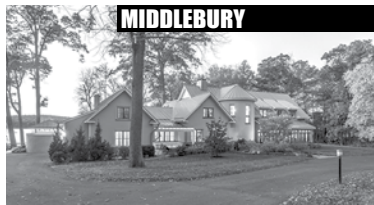

**The Only Litchfield County International Property Award Winner Year After Year 2003-2018**

**MIDDLEBURY**

**PRICE IMPROVEMENT**

Waterfront Lake House. 4 Bedrooms. 5.5 Baths. 2 Fireplaces. Salt Water Pool. Pool House. Multiple Stone Patios. Dock. Beach. 7.14± Acres. **\$2,850,000. Maria Taylor. 860.868.7313.**

**ROXBURY**

**NEW LISTING**

Charming Converted Barn & Cottage. Building Lot. Views. Premier Location. Abuts Protected Land. 13.86± Acres. **\$1,100,000. Maria Taylor. 860.868.7313.**

**ROXBURY**

**PRICE IMPROVEMENT**

**SOUTHBURY**

**PRICE IMPROVEMENT**

Post & Beam Lake House. 3 Bedrooms. Fireplace. Stone Terraces. Firepit. Level Lawn. Professionally Landscaped. Dock. 3.14± Acres. **\$895,000. Maria Taylor. 860.868.7313.**