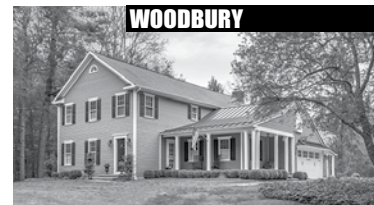

WOODBURY

PRICE IMPROVEMENT

Mint Custom Colonial. 4 Bedrooms. 3 Fireplaces. Screened Porch. Stone Patio. Waterfall. Brook. Professionally Landscaped. 1.94± Acres. **$674,000. Maria Taylor. 860.868.7313.**