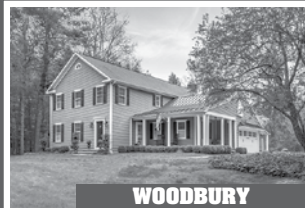

# KLEMM REAL ESTATE

COME LET US SHOW YOU!

### WOODBURY

Private & Exquisite Mediterranean-style. 5 Bedrooms. River Frontage. Bordered by Land Trust. 7.82± Acres. \$995,000. Claudine Harding. 203.263.4040.

### WOODBURY

Country Compound. 5 Bedroom Farmhouse. 1 Bedroom Apartment. 2 Garages. 26.89± Acres. Owner/Agent. \$399,000. Sallie Smith. 203.263.4040.