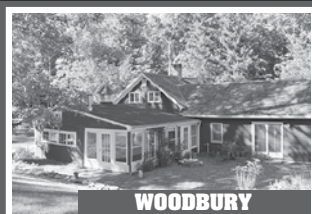

NEW LISTING

WOODBURY

Light-filled Modern Colonial. 4 Bedrooms. 3 Fireplaces. Porch. Pool. Hot Tub. Patio. 3.4± Acres. \$699.000. Maria Taylor. 860.868.7313.

PRICE IMPROVEMENT

WOODBURY

Vintage Turnkey Colonial/Mid-Century Home. 5 Bedrooms. Pool. 1.87± Acres. Owner/Agent Related. \$499.000. Sallie Smith. 203.263.4040.

WOODBURY

Charming Vintage Cottage. 3 Bedrooms. 2-Bay Garage with Apartment. Brook. 13.43± Acres. \$375.000. Sindy Butkus. 203.263.4040.

PRICE IMPROVEMENT

SOUTHURY

Well-Maintained House. 4 Bedrooms. 3 Baths. In-law Potential. 4-car Garaging. Private. 2.07± Acres. \$324.900. Sindy Butkus. 203.263.4040.

PRICE IMPROVEMENT

WOODBURY

Rare Multi-Family. Two 3 Bedroom/2 Bath/1 Fireplace Units. Hardwood Floors. 10.34± Acres. \$294.000. Claudine Harding. 203.263.4040.

#1 For Selling & Renting Fine Country Properties!