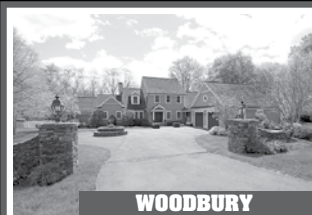

KLEMM REAL ESTATE

WORK HARD.
PLAY HARD.

PREMIUM & PRIVATE BROKERAGE

THE ONLY LITCHFIELD COUNTY INTERNATIONAL PROPERTY AWARD WINNER YEAR AFTER YEAR 2003-2017

klemmland.com

klemmentals.com

WOODBURY

Clapboard & Shingle Gambrel. 4 Bedrooms. 4 Fireplaces. High Quality Construction. 1.14± Acres. \$950.000. Maria Taylor. 860.868.7313.

WOODBURY

Charming Colonial. 4 Bedrooms. 3.5 Baths. Terrace. Professionally Landscaped Gardens. 1.82± Acres. \$825.000. Maria Taylor. 860.868.7313.

WOODBURY

Private & Elegant Colonial. 4 Bedrooms. 2 Fireplaces. Open Floor Plan. Pool. Hot Tub. Views. 4.71± Acres. \$769.700. Sindy Butkus. 203.263.4040.

NEW LISTING

WOODBURY

Light-filled Modern Colonial. 4 Bedrooms. 3 Fireplaces. Porch. Pool. Hot Tub. Patio. 3.4± Acres. \$699.000. Maria Taylor. 860.868.7313.

PRICE IMPROVEMENT

WOODBURY

Vintage Turnkey Colonial/Mid-Century Home. 5 Bedrooms. Pool. 1.87± Acres. Owner/Agent Related. \$499.000. Sallie Smith. 203.263.4040.

WOODBURY

Charming Vintage Cottage. 3 Bedrooms. 2-Bay Garage with Apartment. Brook. 13.43± Acres. \$375.000. Sindy Butkus. 203.263.4040.

PRICE IMPROVEMENT

SOUTHURY

Well-Maintained House. 4 Bedrooms. 3 Baths. In-law Potential. 4-car Garaging. Private. 2.07± Acres. \$324.900. Sindy Butkus. 203.263.4040.