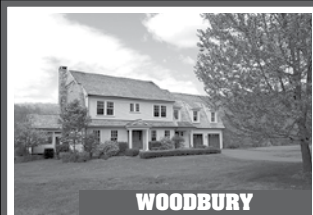

KLEMM REAL ESTATE

WORK HARD.
PLAY HARD.

PREMIUM & PRIVATE BROKERAGE

THE ONLY LITCHFIELD COUNTY INTERNATIONAL PROPERTY AWARD WINNER YEAR AFTER YEAR 2003-2017

klemmland.com

klemmentals.com

WOODBURY

Clapboard & Shingle Gambrel. 4 Bedrooms. 4 Fireplaces. High Quality Construction. 1.14± Acres. \$950.000. Maria Taylor. 860.868.7313.

WOODBURY

Charming Colonial. 4 Bedrooms. 3.5 Baths. Terrace. Professionally Landscaped Gardens. 1.82± Acres. \$825.000. Maria Taylor. 860.868.7313.

WOODBURY

Private & Elegant Colonial. 4 Bedrooms. 2 Fireplaces. Open Floor Plan. Pool. Hot Tub. Views. 4.71± Acres. \$769.700. Sindy Butkus. 203.263.4040.

NEW LISTING

WOODBURY

Light-filled Modern Colonial. 4 Bedrooms. 3 Fireplaces. Porch. Pool. Hot Tub. Patio. 3.4± Acres. \$699.000. Maria Taylor. 860.868.7313.

PRICE IMPROVEMENT

WOODBURY

Vintage Turnkey Colonial/Mid-Century Home. 5 Bedrooms. Pool. 1.87± Acres. Owner/Agent Related. \$499.000. Sallie Smith. 203.263.4040.

WOODBURY

Charming Vintage Cottage. 3 Bedrooms. 2-Bay Garage with Apartment. Brook. 13.43± Acres. \$375.000. Sindy Butkus. 203.263.4040.

PRICE IMPROVEMENT

SOUTHURY

Well-Maintained House. 4 Bedrooms. 3 Baths. In-law Potential. 4-car Garaging. Private. 2.07± Acres. \$324.900. Sindy Butkus. 203.263.4040.