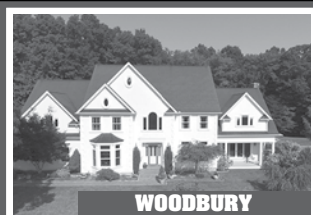

KLEMM REAL ESTATE

WORK HARD.
PLAY HARD.

PREMIUM & PRIVATE BROKERAGE

THE ONLY LITCHFIELD COUNTY INTERNATIONAL PROPERTY AWARD WINNER YEAR AFTER YEAR 2003-2017

klemmland.com

klemmentals.com

WOODBURY

Clapboard & Shingle Gambrel. 4 Bedrooms. 4 Fireplaces. High Quality Construction. 1.14± Acres. \$950.000. Maria Taylor. 860.868.7313.

WOODBURY

Charming Colonial. 4 Bedrooms. 3.5 Baths. Terrace. Professionally Landscaped Gardens. 1.82± Acres. \$825.000. Maria Taylor. 860.868.7313.

WOODBURY

Private & Elegant Colonial. 4 Bedrooms. 2 Fireplaces. Open Floor Plan. Pool. Hot Tub. Views. 4.71± Acres. \$769.700. Sindy Butkus. 203.263.4040.

NEW LISTING

WOODBURY

Light-filled Modern Colonial. 4 Bedrooms. 3 Fireplaces. Porch. Pool. Hot Tub. Patio. 3.4± Acres. \$699.000. Maria Taylor. 860.868.7313.

PRICE IMPROVEMENT

WOODBURY

Vintage Turnkey Colonial/Mid-Century Home. 5 Bedrooms. Pool. 1.87± Acres. Owner/Agent Related. \$499.000. Sallie Smith. 203.263.4040.

WOODBURY

Charming Vintage Cottage. 3 Bedrooms. 2-Bay Garage with Apartment. Brook. 13.43± Acres. \$375.000. Sindy Butkus. 203.263.4040.

PRICE IMPROVEMENT

SOUTHURY

Well-Maintained House. 4 Bedrooms. 3 Baths. In-law Potential. 4-car Garaging. Private. 2.07± Acres. \$324.900. Sindy Butkus. 203.263.4040.