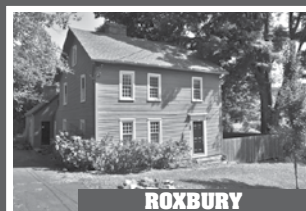

ROXBURY

Chic Modern. 4 Bedrooms. 2 Fireplaces. Terrace. Pond. Level Lawn. Stonewalls. 3.93± Acres. \$549.000. Maria Taylor. 860.868.7313.

SOUTHBURY

Updated Cape. 3 Bedrooms. 4 Fireplaces. Converted Barn. Gunite Pool. Pond. Garage. Gardens. 7.97± Acres. \$495.000. Maria Taylor. 860.868.7313.

BETHLEHEM

Historic Georgian Farmhouse. 4 Bedrooms. 5 Fireplaces. Barn. Pond. Views. 7.02± Acres. \$475.000. Beverly Mosch. 860.868.7313.

WOODBURY

Private Single-level. 2 Bedrooms. 2 Fireplaces. Deck. Clay Tennis Court. Garage. View. 4.51± Acres. \$459.000. Beverly Mosch. 860.868.7313.

WOODBURY

Country Compound. 5 Bedroom Farmhouse. 1 Bedroom Apartment. 2 Garages. 26.89± Acres. Owner/Agent. \$399.000. Sallie Smith. 203.263.4040.

ROXBURY

Historic Abraham Castle Homestead. 3 Bedrooms. 3 Fireplaces. Meadow. Barn/Studio. 3.05± Acres. \$299.000. Wayne Piskura. 860.354.3263.

WOODBURY

Renovated Countryhouse at Woodlake Condominiums. 2 Bedrooms. Finished Lower Level. Garage. \$136.000. Sally Houldin Cornell. 860.868.7313.

#1 For Selling & Renting Fine Country Properties!

KLEMM REAL ESTATE Inc