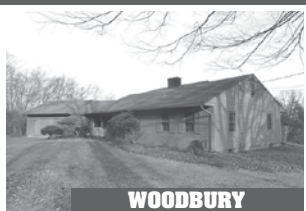

ROXBURY

Chic Modern. 4 Bedrooms. 2 Fireplaces. Terrace. Pond. Level Lawn. Stonewalls. 3.93± Acres. \$549.000. Maria Taylor. 860.868.7313.

SOUTHBURY

Updated Cape. 3 Bedrooms. 4 Fireplaces. Converted Barn. Gunite Pool. Pond. Garage. Gardens. 7.97± Acres. \$495.000. Maria Taylor. 860.868.7313.

BETHLEHEM

Historic Georgian Farmhouse. 4 Bedrooms. 5 Fireplaces. Barn. Pond. Views. 7.02± Acres. \$475.000. Beverly Mosch. 860.868.7313.

WOODBURY

Private Single-level. 2 Bedrooms. 2 Fireplaces. Deck. Clay Tennis Court. Garage. View. 4.51± Acres. \$459.000. Beverly Mosch. 860.868.7313.

WOODBURY

Country Compound. 5 Bedroom Farmhouse. 1 Bedroom Apartment. 2 Garages. 26.89± Acres. Owner/Agent. \$399.000. Sallie Smith. 203.263.4040.

ROXBURY

Historic Abraham Castle Homestead. 3 Bedrooms. 3 Fireplaces. Meadow. Barn/Studio. 3.05± Acres. \$299.000. Wayne Piskura. 860.354.3263.

WOODBURY

Renovated Countryhouse at Woodlake Condominiums. 2 Bedrooms. Finished Lower Level. Garage. \$136.000. Sally Houldin Cornell. 860.868.7313.

#1 For Selling & Renting Fine Country Properties!

KLEMM REAL ESTATE Inc