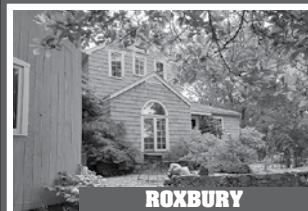

KLEMM REAL ESTATE

PREMIUM & PRIVATE BROKERAGE

THE ONLY LITCHFIELD COUNTY INTERNATIONAL PROPERTY AWARD WINNER YEAR AFTER YEAR 2003-2017

ROXBURY

Private Retreat. 4-5 Bedrooms. Fireplace. Pool. Pond. Brook. 90 Minutes to NYC. 3.02± Acres. \$795.000. Sally Gorman. 860.354.3263.

ROXBURY

Chic Modern. 4 Bedrooms. 2 Fireplaces. Terrace. Pond. Level Lawn. Stonewalls. 3.93± Acres. \$549.000. Maria Taylor. 860.868.7313.

SOUTHBURY

Updated Cape. 3 Bedrooms. 4 Fireplaces. Converted Barn. Gunite Pool. Pond. Garage. Gardens. 7.97± Acres. \$495.000. Maria Taylor. 860.868.7313.

BETHLEHEM

Historic Georgian Farmhouse. 4 Bedrooms. 5 Fireplaces. Barn. Pond. Views. 7.02± Acres. \$475.000. Beverly Mosch. 860.868.7313.

WOODBURY

Private Single-level. 2 Bedrooms. 2 Fireplaces. Deck. Clay Tennis Court. Garage. View. 4.51± Acres. \$459.000. Beverly Mosch. 860.868.7313.

WOODBURY

Country Compound. 5 Bedroom Farmhouse. 1 Bedroom Apartment. 2 Garages. 26.89± Acres. Owner/Agent. \$399.000. Sallie Smith. 203.263.4040.

ROXBURY

Historic Abraham Castle Homestead. 3 Bedrooms. 3 Fireplaces. Meadow. Barn/Studio. 3.05± Acres. \$299.000. Wayne Piskura. 860.354.3263.