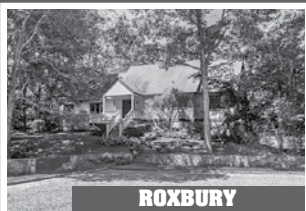

KLEMM REAL ESTATE

PREMIUM & PRIVATE BROKERAGE

THE ONLY LITCHFIELD COUNTY INTERNATIONAL PROPERTY AWARD WINNER YEAR AFTER YEAR 2003-2017

ROXBURY

Private Retreat. 4-5 Bedrooms. Fireplace. Pool. Pond. Brook. 90 Minutes to NYC. 3.02± Acres. \$795.000. Sally Gorman. 860.354.3263.

ROXBURY

Chic Modern. 4 Bedrooms. 2 Fireplaces. Terrace. Pond. Level Lawn. Stonewalls. 3.93± Acres. \$549.000. Maria Taylor. 860.868.7313.

SOUTHBURY

Updated Cape. 3 Bedrooms. 4 Fireplaces. Converted Barn. Gunite Pool. Pond. Garage. Gardens. 7.97± Acres. \$495.000. Maria Taylor. 860.868.7313.

BETHLEHEM

Historic Georgian Farmhouse. 4 Bedrooms. 5 Fireplaces. Barn. Pond. Views. 7.02± Acres. \$475.000. Beverly Mosch. 860.868.7313.

WOODBURY

Private Single-level. 2 Bedrooms. 2 Fireplaces. Deck. Clay Tennis Court. Garage. View. 4.51± Acres. \$459.000. Beverly Mosch. 860.868.7313.

WOODBURY

Country Compound. 5 Bedroom Farmhouse. 1 Bedroom Apartment. 2 Garages. 26.89± Acres. Owner/Agent. \$399.000. Sallie Smith. 203.263.4040.

ROXBURY

Historic Abraham Castle Homestead. 3 Bedrooms. 3 Fireplaces. Meadow. Barn/Studio. 3.05± Acres. \$299.000. Wayne Piskura. 860.354.3263.