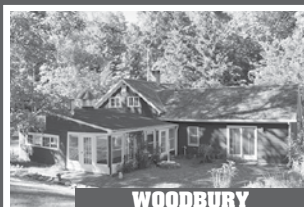

NEW LISTING

WOODBURY

Distinguished Mid-Century House. 2 Bedrooms. Porch. Patio. 2 Approved Building Lots. 22± Acres. \$1,195,000. Beverly Mosch. 860.868.7313.

PRICE IMPROVEMENT

NEWTOWN

Vintage Compound. Renovated & Expanded Farmhouse. Guest Cottage. Barn/Caretaker's Apartment. 27± Acres. \$875,000. Sallie Smith. 203.263.4040.

WOODBURY

Exquisite Owl Ridge Colonial. 4 Bedrooms. 2 Fireplaces. Views. Upgraded 3-Bay Heated Garage. 2.02± Acres. \$799,000. Maria Taylor. 860.868.7313.

WOODBURY

Stunning Colonial. 4 Bedrooms. 2 Fireplaces. Custom Amenities. Barn. Generator. 3± Acres. \$665,000. Sindy Butkus. 203.263.4040.

PRICE IMPROVEMENT

WOODBURY

Modern Reproduction. 5 Bedrooms. 2 Fireplaces. Barn/Garage with Swimmable Spa. 4.29± Acres. \$525,000. Sallie Smith. 203.263.4040.

WOODBURY

Charming Vintage Cottage. 3 Bedrooms. 1 Fireplace. 2-Bay Garage. Apartment. Brook. 13.43± Acres. \$399,900. Sindy Butkus. 203.263.4040.

MIDDLEBURY

Private Colonial. 4 Bedrooms. 2.5 Baths. Fireplace. Stone Patio. Hidden Solar System. 0.77± Acres. \$310,000. Sindy Butkus. 203.263.4040.

#1 For Selling & Renting Fine Country Properties!

KLEMM REAL ESTATE Inc