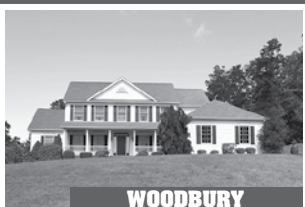

KLEMM REAL ESTATE

TIME TO ACT.

PREMIUM & PRIVATE BROKERAGE

THE ONLY LITCHFIELD COUNTY INTERNATIONAL PROPERTY AWARD WINNER YEAR AFTER YEAR 2003-2017

klemmland.com

klemmentals.com

MIDDLEBURY

Notable Tudor Revival Style. 7 Bedrooms. Elevator. Outbuildings. Gardens. Stonewalls. 48.99± Acres. \$1,900,000. Maria Taylor. 860.868.7313.

NEW LISTING

WOODBURY

Distinguished Mid-Century House. 2 Bedrooms. Porch. Patio. 2 Approved Building Lots. 22± Acres. \$1,195,000. Beverly Mosch. 860.868.7313.

PRICE IMPROVEMENT

NEWTOWN

Vintage Compound. Renovated & Expanded Farmhouse. Guest Cottage. Barn/Caretaker's Apartment. 27± Acres. \$875,000. Sallie Smith. 203.263.4040.

WOODBURY

Exquisite Owl Ridge Colonial. 4 Bedrooms. 2 Fireplaces. Views. Upgraded 3-Bay Heated Garage. 2.02± Acres. \$799,000. Maria Taylor. 860.868.7313.

WOODBURY

Stunning Colonial. 4 Bedrooms. 2 Fireplaces. Custom Amenities. Barn. Generator. 3± Acres. \$665,000. Sindy Butkus. 203.263.4040.

PRICE IMPROVEMENT

WOODBURY

Modern Reproduction. 5 Bedrooms. 2 Fireplaces. Barn/Garage with Swimmable Spa. 4.29± Acres. \$525,000. Sallie Smith. 203.263.4040.

WOODBURY

Charming Vintage Cottage. 3 Bedrooms. 1 Fireplace. 2-Bay Garage. Apartment. Brook. 13.43± Acres. \$399,900. Sindy Butkus. 203.263.4040.