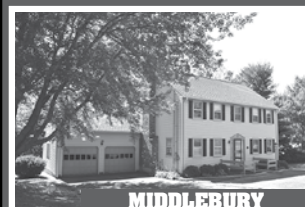

NEW LISTING

WOODBURY

Distinguished Mid-Century House. 2 Bedrooms. Porch. Patio. 2 Approved Building Lots. 22± Acres. \$1,195,000. Beverly Mosch. 860.868.7313.

PRICE IMPROVEMENT

NEWTOWN

Vintage Compound. Renovated & Expanded Farmhouse. Guest Cottage. Barn/Caretaker's Apartment. 27± Acres. \$875,000. Sallie Smith. 203.263.4040.

WOODBURY

Exquisite Owl Ridge Colonial. 4 Bedrooms. 2 Fireplaces. Views. Upgraded 3-Bay Heated Garage. 2.02± Acres. \$799,000. Maria Taylor. 860.868.7313.

WOODBURY

Stunning Colonial. 4 Bedrooms. 2 Fireplaces. Custom Amenities. Barn. Generator. 3± Acres. \$665,000. Sindy Butkus. 203.263.4040.

PRICE IMPROVEMENT

WOODBURY

Modern Reproduction. 5 Bedrooms. 2 Fireplaces. Barn/Garage with Swimmable Spa. 4.29± Acres. \$525,000. Sallie Smith. 203.263.4040.

WOODBURY

Charming Vintage Cottage. 3 Bedrooms. 1 Fireplace. 2-Bay Garage. Apartment. Brook. 13.43± Acres. \$399,900. Sindy Butkus. 203.263.4040.

MIDDLEBURY

Private Colonial. 4 Bedrooms. 2.5 Baths. Fireplace. Stone Patio. Hidden Solar System. 0.77± Acres. \$310,000. Sindy Butkus. 203.263.4040.

#1 For Selling & Renting Fine Country Properties!

KLEMM REAL ESTATE Inc