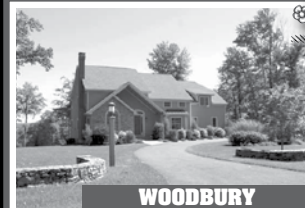

NEW LISTING

WOODBURY

Distinguished Mid-Century House. 2 Bedrooms. Porch. Patio. 2 Approved Building Lots. 22± Acres. \$1,195,000. Beverly Mosch. 860.868.7313.

PRICE IMPROVEMENT

NEWTOWN

Vintage Compound. Renovated & Expanded Farmhouse. Guest Cottage. Barn/Caretaker's Apartment. 27± Acres. \$875,000. Sallie Smith. 203.263.4040.

WOODBURY

Exquisite Owl Ridge Colonial. 4 Bedrooms. 2 Fireplaces. Views. Upgraded 3-Bay Heated Garage. 2.02± Acres. \$799,000. Maria Taylor. 860.868.7313.

WOODBURY

Stunning Colonial. 4 Bedrooms. 2 Fireplaces. Custom Amenities. Barn. Generator. 3± Acres. \$665,000. Sindy Butkus. 203.263.4040.

PRICE IMPROVEMENT

WOODBURY

Modern Reproduction. 5 Bedrooms. 2 Fireplaces. Barn/Garage with Swimmable Spa. 4.29± Acres. \$525,000. Sallie Smith. 203.263.4040.

WOODBURY

Charming Vintage Cottage. 3 Bedrooms. 1 Fireplace. 2-Bay Garage. Apartment. Brook. 13.43± Acres. \$399,900. Sindy Butkus. 203.263.4040.