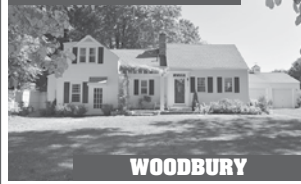

NEW LISTING

WOODBURY

Vintage Turnkey Colonial/Mid-Century Home. 6 Bedrooms. Pool. Terraces. Owner/Agent Related. \$550.000. Sallie Smith. 203.263.4040.

PRICE IMPROVEMENT

SOUTHBURY

Updated Cape. 3 Bedrooms. 4 Fireplaces. Converted Barn. Pool. Pond. 2-Bay Garage. Gardens. 7.97± Acres. \$495.000. Maria Taylor. 860.868.7313.

NEW LISTING

WOODBURY

Country Colonial. 4 Bedrooms. 2.5 Baths. 2 Fireplaces. Pool. 3-car Garage. 1.47± Acres. \$399.000. Maria Taylor. 860.868.7313.

klemmland.com

klemmentals.com

PRICE IMPROVEMENT

SOUTHBURY

Traditions Community. 4 Bedrooms. 2.5 Baths. Open Concept Living. Clubhouse. Fitness Center. Pool. \$399.000. Sallie Smith. 203.263.4040.

PRICE IMPROVEMENT

MIDDLEBURY

Seasonal Gem on Lake Quassapaug. 1 Bedroom. Deck. Can Be Converted to Year-Round or Rebuilt. \$375.000. Sindy Butkus. 203.263.4040.

PRICE IMPROVEMENT

WOODBURY

Remodeled Antique Colonial. 3 Bedrooms. Zoned Residential/Commercial. 1.21± Acres. \$375.000. Sindy Butkus. 203.263.4040.

PRICE IMPROVEMENT

OAKVILLE

Fully Rented 3 Unit Multi-Family. Detached Garage. Private Yard. Near Public Bus Route. \$239.900. Sindy Butkus. 203.263.4040.

#1 For Selling & Renting Fine Country Properties!