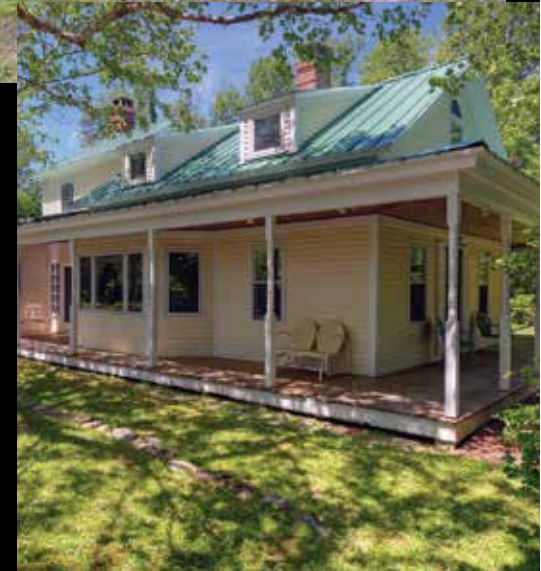

# SUMMER RENTALS

klemmland.com

**SHARON, CT**

**SALISBURY, CT**

COME LET US SHOW YOU!

**SHARON, CT GRAHAM KLEMM 860.868.7313**

Private Modern 3 Bedroom/3 Bath Main House. Guest Quarters. Pool. Close to Town & Train. 3.06± Acres. \$49,500/Memorial Day to Labor Day.

**SALISBURY, CT GRAHAM KLEMM 860.868.7313**

Wonderful Antique. 3 Bedrooms. 3 Baths. Wraparound Porch. Heated Pool. Top Location. Close to Town & Lakes. \$35,000/Memorial Day to Labor Day.

**KLEMM REAL ESTATE Inc**