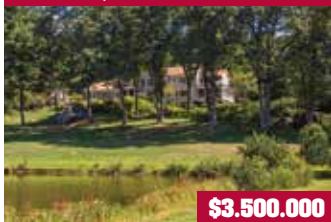

KLEMM REAL ESTATE Inc

LITCHFIELD COUNTY'S PREMIER BROKERS

NEW PRESTON, CT

\$5,250,000

Magnificent Country Estate. 3-4 Bedroom Main House. Pool. 11.60± Acres. **Peter Klemm. 860.868.7313.**

WASHINGTON, CT

\$4,500,000

Private Estate Property. 4-5 Bedroom Main House. Pool. Party Barn. Tennis. 24.81± Acres. **Tim Tierney. 860.868.7313.**

MORRIS, CT

\$3,500,000

Private Estate on Bantam River. 5 Bedroom Main House. Pool. 95.46± Acres. **Carolyn Klemm. 860.868.7313.**

ROXBURY, CT

\$2,800,000

Exquisite & Private Stone House. 3 Bedrooms. Pool. Guesthouse. 10.86± Acres. **Maria Taylor. 860.868.7313.**

Litchfield Hills, CT - Less Than 2 Hours From NYC

#1 FOR SELLING & RENTING FINE COUNTRY PROPERTIES!