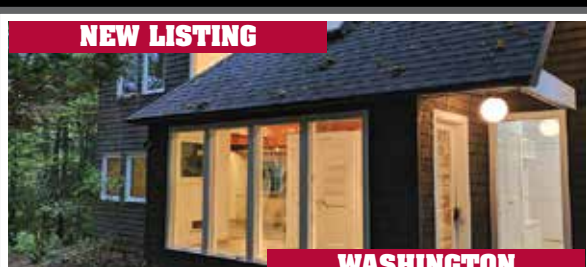

FALLS VILLAGE

Mid-Century Modern. Open Floor Plan. 2 Bedrooms. 2 Fireplaces. Deck. Pastoral Land. Great Location. 10± Acres. **\$550,000. Graham Klemm. 860.868.7313.**

NEW LISTING

WASHINGTON

Private Modern Shingle-style. 5 Bedrooms. 4 Fireplaces. Sauna. Wine Cellar. Elevator. Pool. Jacuzzi. 5± Acres. **\$2,495,000. Peter Klemm. 860.868.7313.**

PRICE IMPROVEMENT

NORFOLK

Spectacular 4 Bedroom Custom House. Studio. 300' Doolittle Lake Frontage. Boat Shed. Dock. 2.97± Acres. **\$1,750,000. Rebecca Ward. 860.435.6789.**

NEW LISTING

WASHINGTON

Antique School House. 2 Bedrooms. Fireplace. Pool. 3-car Garage. Surrounded by Conservation Land. 1.89± Acres. **\$1,200,000. Carolyn Klemm. 860.868.7313.**

ROXBURY

Private Colonial. 4 Bedrooms. 4 Fireplaces. Pool. Stonewalls. Brook. Gardens. Views. Great Location. 18.62± Acres. **\$1,195,000. Graham Klemm. 860.868.7313.**

ROXBURY

Antique Colonial. 6 Bedrooms. 2 Fireplaces. Gunite Pool. Tennis Court. Open Meadows. Pastures. 20.09± Acres. **\$700,000. Sally Gorman. 860.354.3263.**

NEW LISTING

WASHINGTON

Newly Renovated Modern Rustic Retreat. 3 Bedrooms. Fireplace. Excellent Location. Privacy. 2.19± Acres. **\$499,000. Wendy Westcott. 860.868.7313.**

#1 For Selling & Renting Fine Country Properties!