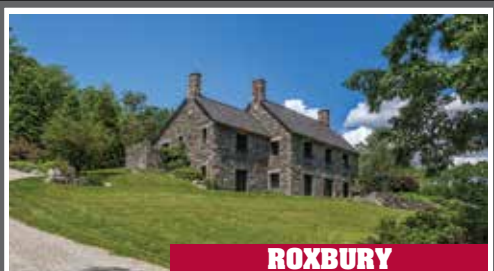

### ROXBURY

Private Architect-designed Home. 6 Bedrooms. 6 Fireplaces. 4-car Garage. 15.8± Acres. **\$2,950,000. Judy Auchincloss. 860.868.7313.**

### WASHINGTON

Private Country Compound. Guesthouse. Pool. Pool House. Barn. 4-car Garaging. 9.43± Acres. **\$2,850,000. Carolyn Klemm. 860.868.7313.**

### WASHINGTON

Sophisticated Estate Property. 4 Bedrooms. 7 Fireplaces. Guesthouse. Pool. Pond. Totally Privacy. 27± Acres. **\$6,900,000. Carolyn Klemm. 860.868.7313.**

### ROXBURY

Exquisite & Private Stone House. 3 Bedrooms. 2 Fireplaces. Pool. Patio. Guesthouse. 10.86± Acres. **\$2,800,000. Maria Taylor. 860.868.7313.**