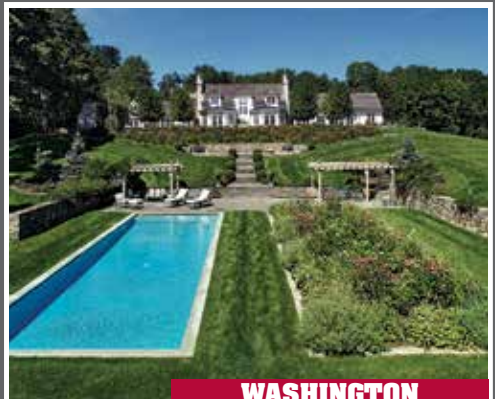

Exceptional PROPERTIES

WASHINGTON

Sophisticated Estate Property. 4 Bedrooms. 7 Fireplaces. Guesthouse. Pool. Pond. Totally Privacy. 27± Acres. **$6,900,000. Carolyn Klemm. 860.868.7313.**