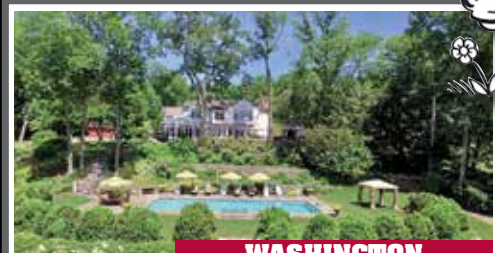

WASHINGTON

Private Estate Property. 4-5 Bedroom Main House. Guesthouse. Pool. Tennis. 7-car Garage. 24.81± Acres. **$4,500,000. Tim Tierney. 860.868.7313.**