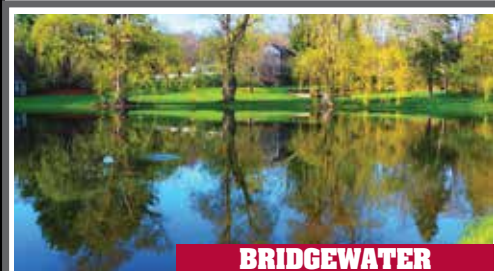

BRIDGEWATER

Country Compound. 3 Bedroom Main House. 2 Guest Apartment. Studio/Office. 2 Ponds. 8± Acres. **$2,750,000. Wendy Westcott. 860.868.7313.**