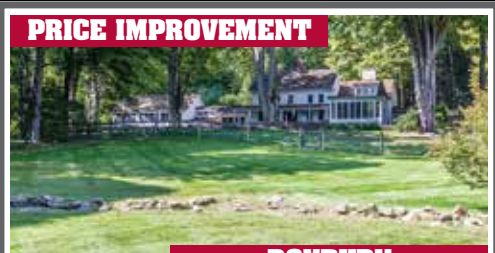

### ROXBURY

Exquisite & Private Stone House. 3 Bedrooms. 2 Fireplaces. Pool. Patio. Guesthouse. 10.86± Acres. **\$2,800,000. Maria Taylor. 860.868.7313.**

### BRIDGEWATER

Country Compound. 3 Bedroom Main House. 2 Guest Apartment. Studio/Office. 2 Ponds. 8± Acres. **\$2,750,000. Wendy Westcott. 860.868.7313.**

### WASHINGTON

Wonderful Country Colonial. 5 Bedrooms. 3 Fireplaces. Pool. Patio. Tennis. 2 Separate Garages. 20.37± Acres. **\$2,750,000. Carolyn Klemm. 860.868.7313.**

### ROXBURY

Fabulous 1740 Historic Antique. 3 Bedrooms. Pool. Guesthouse. Log Cabin. Waterfall. 22.34± Acres. **\$2,500,000. Carolyn Klemm. 860.868.7313.**