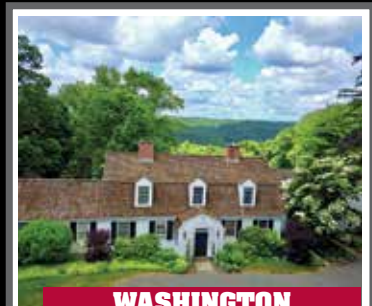

KLEMM REAL ESTATE

COME LET US SHOW YOU!

PREMIUM & PRIVATE BROKERAGE

THE ONLY LITCHFIELD COUNTY INTERNATIONAL PROPERTY AWARD WINNER YEAR AFTER YEAR 2003-2017

NEW PRESTON

Modernist Tuscan-style Villa. 4 Bedroom Main House. 1 Bedroom Guesthouse. Pool. Hot Tub. Cabana. Panoramic Lake Waramaug Views. 11.33± Acres. **\$12,900,000.**

WASHINGTON

9,000sf Country Chic Colonial. 5 Bedrooms. 7 Fireplaces. Elevator. Pool. Patio. Pond. 3-car Garage. 31.24± Acres. **\$6,900,000.**

WASHINGTON

Stunning Ultra Luxe Modern. 5 Bedrooms. 4 Fireplaces. Pool. Tennis Court. 3-car Attached Garage. Total Privacy. 19± Acres. **\$5,499,000.**

NEW PRESTON

Magnificent Country Estate. 3-4 Bedroom Main House. 2 Bedroom Guesthouse. Barn/Garage. Pool. Pool House. Tennis. Views. 11.60± Acres. **\$4,995,000.**

MORRIS

Private Estate on Bantam River. 5 Bedroom Main House. 2 Bedroom Guesthouse. Garage. Pool. Tennis. Pond. 95.46± Acres. **\$3,500,000.**

WASHINGTON

Wallace K. Harrison Designed Colonial. 5 Bedrooms. 2 Fireplaces. Home Gym. Wine Cellar. 2-car Garage. Stunning Views. 14.22± Acres. **\$2,395,000.**

#1 For Selling & Renting Fine Country Properties!