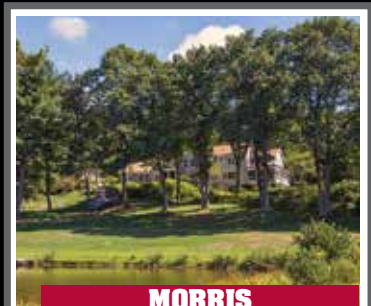

NEW PRESTON

Magnificent Country Estate. 3-4 Bedroom Main House. 2 Bedroom Guesthouse. Barn/Garage. Pool. Pool House. Tennis. Views. 11.60± Acres. **\$4,995,000.**

MORRIS

Private Estate on Bantam River. 5 Bedroom Main House. 2 Bedroom Guesthouse. Garage. Pool. Tennis. Pond. 95.46± Acres. **\$3,500,000.**

WASHINGTON

Private Country Compound. Guesthouse. Heated Gunite Pool. Barn. Greenhouse. Gardens. Bucolic Setting. 9.43± Acres. **\$2,950,000.**

Simply THE BEST!

WASHINGTON

Private Estate Property. 4-5 Bedroom Main House. Guesthouse. Pool. Party Barn. Tennis. 7-car Garage. 24.81± Acres. **\$4,500,000.**

BRIDGEWATER

Country Compound. 3 Bedroom Main House. 2 Bedroom Guest Apartment. Studio/Office. 2 Ponds. 8± Acres. **\$2,750,000.**

NEW PRESTON

Rare Lake Waramaug Direct Waterfront. Totally Renovated. 4 Bedrooms. 2-Car Garage. Over 300' Lake Frontage. Lakeside Stone Patio. Floating Dock. Views. **\$4,950,000.**

WASHINGTON

Wallace K. Harrison Designed Colonial. 5 Bedrooms. 2 Fireplaces. Home Gym. Wine Cellar. 2-car Garage. Stunning Views. 14.22± Acres. **\$2,395,000.**

#1 For Selling & Renting Fine Country Properties!