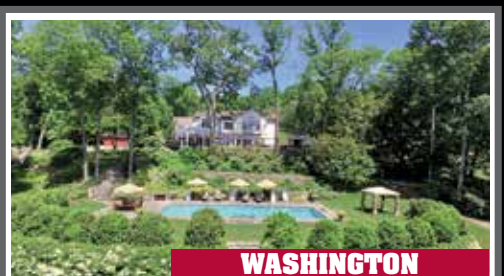

NEW PRESTON

Magnificent Country Estate. 3-4 Bedroom Main House. 2 Bedroom Guesthouse. Barn/Garage. Pool. Pool House. Tennis. Views. 11.60± Acres. **\$4,995,000.**

MORRIS

Private Estate on Bantam River. 5 Bedroom Main House. 2 Bedroom Guesthouse. Garage. Pool. Tennis. Pond. 95.46± Acres. **\$3,500,000.**

WASHINGTON

Private Country Compound. Guesthouse. Heated Gunite Pool. Barn. Greenhouse. Gardens. Bucolic Setting. 9.43± Acres. **\$2,950,000.**

Simply THE BEST!

WASHINGTON

Private Estate Property. 4-5 Bedroom Main House. Guesthouse. Pool. Party Barn. Tennis. 7-car Garage. 24.81± Acres. **\$4,500,000.**

WARREN

Lake Waramaug Waterfront. Modern 5 Bedroom House. Double Lot. Beach. Views. 2.16± Acres. **\$4,500,000.**

WASHINGTON

Major Estate. Historic District. Guesthouse. Pool. Ponds. 14.28± Acres. Many Amenities. **\$3,950,000.**

WASHINGTON

Wallace K. Harrison Designed Colonial. 5 Bedrooms. 2 Fireplaces. Home Gym. Wine Cellar. 2-car Garage. Stunning Views. 14.22± Acres. **\$2,395,000.**

#1 For Selling & Renting Fine Country Properties!