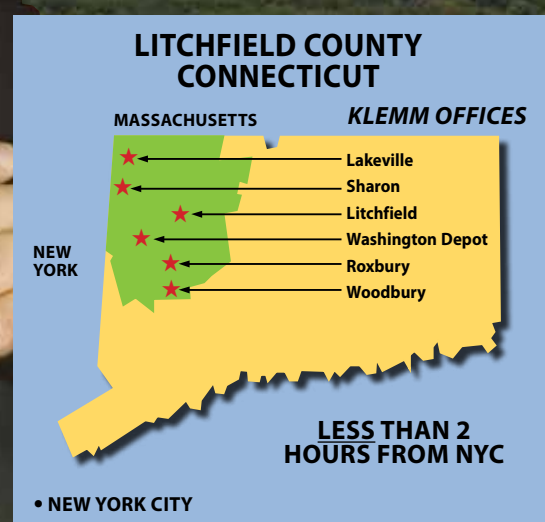

**PETER KLEMM IS PROUD TO BE RANKED AMONG THE NATION'S TOP 250 REALTORS BY REALTRENDS BASED ON INDIVIDUAL SALES VOLUME FOR THE 5TH YEAR IN A ROW.**

**PETER KLEMM**  
**THANKS FOR YOUR CONTINUED SUPPORT**

**917.864.4940 • peterklemm@msn.com • www.peterklemm.com**

**Peter is the #1 Agent in Litchfield County, CT having sold over \$800 million in real estate. Year after year, Klemm Real Estate dominates luxury property listings and sales throughout Northwestern Connecticut. Klemm Real Estate has offices in Washington Depot, Woodbury, Litchfield, Roxbury, Lakeville/Salisbury and Sharon.**