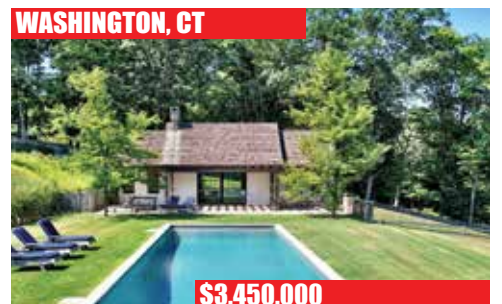

Exquisite Country Compound. Brick Georgian Manor House. 3 Independent Residences. Horse Barn & 2 Barns. Artist Studio. Pool. Tennis. Pond. Stonewalls. Gardens. Views. Privacy. 187± Acres.

KENT, CT

\$9,995,000

WASHINGTON, CT

\$3,900,000

Stunning Ehrick Rossiter Designed Home. 7 Bedrooms. 6.5 Baths. 4 Fireplaces. Screened Porch. Pool. Cabana. Views. Abuts Steep Rock. 5.4± Acres.

WASHINGTON, CT

\$3,650,000

Major Estate. Historic District. Highest Standards of Construction. Guesthouse. Pool. Ponds. 10± Acres. Many Amenities.

MIDDLEBURY, CT

\$3,500,000

Exquisite Modern with Lake Quassapaug Views. 3 Bedrooms. 2 Fireplaces. Indoor Pool. Wraparound Porch. Pond. Gardens. Stonewalls. 23.69± Acres.

WASHINGTON, CT

\$3,450,000

Ultra-luxurious 2 Bedroom/2 Bath Guesthouse. Heated Gunite Pool. Approved Plans for Main House. Historic District. Coveted Location. Views. 6.6± Acres.

WASHINGTON, CT

\$3,200,000

Private 4,800sf Barn-style Home. 3 Bedrooms. 3 Fireplaces. Pool. Stone Terrace. 2-car Detached Barn/Garage with Gym. Magnificent Views. 7.01± Acres.

MORRIS, CT

\$2,995,000

Architect's Own Home. 5 Bedrooms. Highest Quality Materials Throughout. Wine Cellar. Saltwater Pool. Cabana. 5-car Garaging. Views. 19.43± Acres.