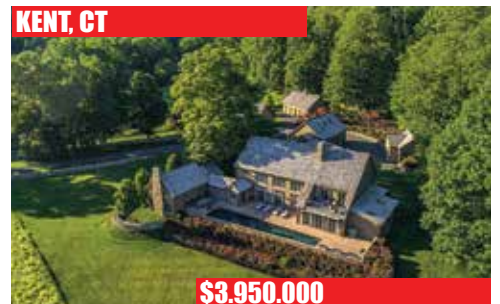

THE ONLY LITCHFIELD COUNTY INTERNATIONAL PROPERTY AWARD WINNER YEAR AFTER YEAR 2003-2018

RED HOOK/RHINEBECK, NY

$20,000,000

Historic Hudson River Estate. Main House. Multiple Guesthouses. Pool. Pool House. Tennis. Horse Barn. Indoor Riding Ring. Paddocks. 290± Acres.

WEST CORNWALL, CT

$13,750,000

Exquisite Country Compound. Brick Georgian Manor House. 3 Independent Residences. Horse Barn & 2 Barns. Artist Studio. Pool. Tennis. Pond. Stonewalls. Gardens. Views. Privacy. 187± Acres.

WASHINGTON, CT

$11,500,000

Magnificent Estate. Georgian Colonial Main House. Guesthouse. Caretaker's House. Indoor & Outdoor Pools. Pool House. Tennis. Privacy. 289.72± Acres.

KENT, CT

$9,995,000

Private Country Estate. Stone & Shingle Main House. Pool. 2-Story Pool House. Tennis. Panoramic Views. 389± Acres

WASHINGTON, CT

$6,550,000

Sophisticated Estate Property. 4 Bedrooms. 7 Fireplaces. 2 Pergolas. Guesthouse. Pool. Pond. Stonewalls. Totally Privacy. 27± Acres.

WARREN, CT

$6,200,000

Lake Waramaug Direct Waterfront. 4 Bedrooms. 5 Fireplaces. Gym. Screened Porch. Bluestone Patio. 2-car Garage. Private Dock. Views. 1.35± Acres.

NEW PRESTON, CT

$5,900,000

To Be Built 5,140sf Shingle-style House on Lake Waramaug. Designed by Tittmann Design & Consulting. Direct Lake Access. Floating Dock. Magnificent Views. 7.01± Acres.

WASHINGTON, CT

$5,350,000

Exquisite Barn Home. 2 Bedrooms. 2 Fireplaces. Pool. Patio. 6-car Barn Storage. Breathtaking Views. Privacy. Additional Building Sites. 67± Acres.

NEW PRESTON, CT

$4,950,000

Lake Waramaug Stone & Shingle-style House. 4 Bedrooms. 1-car Garage. Floating Dock. Spectacular Views. 1.12± Acres.

GOSHEN, CT

$4,500,000