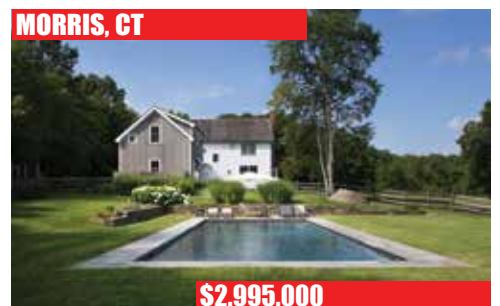

WEST CORNWALL, CT

\$13,750,000

Exquisite Country Compound. Brick Georgian Manor House. 3 Independent Residences. Horse Barn & 2 Barns. Artist Studio. Pool. Tennis. Pond. Stonewalls. Gardens. Views. Privacy. 187± Acres.

WASHINGTON, CT

\$3,750,000

Major Estate. Historic District. Highest Standards of Construction. Guesthouse. Pool. Ponds. 10± Acres. Many Amenities.

MIDDLEBURY, CT

\$3,500,000

Exquisite Modern with Lake Quassapaug Views. 3 Bedrooms. 2 Fireplaces. Indoor Pool. Wraparound Porch. Pond. Gardens. Stonewalls. 23.69± Acres.

WASHINGTON, CT

\$3,450,000

Ultra-luxurious 2 Bedroom/2 Bath Guesthouse. Heated Gunite Pool. Approved Plans for Main House. Historic District. Coveted Location. Views. 6.6± Acres.

WASHINGTON, CT

\$3,200,000

Private 4,800sf Barn-style Home. 3 Bedrooms. 3 Fireplaces. Pool. Stone Terrace. 2-car Detached Barn/Garage with Gym. Magnificent Views. 7.01± Acres.

MORRIS, CT

\$2,995,000

Architect's Own Home. 5 Bedrooms. Highest Quality Materials Throughout. Wine Cellar. Saltwater Pool. Cabana. 5-car Garaging. Views. 19.43± Acres.