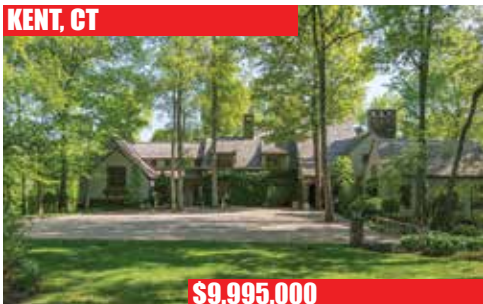

THE ONLY LITCHFIELD COUNTY INTERNATIONAL PROPERTY AWARD WINNER YEAR AFTER YEAR 2003-2018

RED HOOK/RHINEBECK, NY

$20,000,000

Historic Hudson River Estate. Main House. Multiple Guesthouses. Pool. Pool House. Tennis. Horse Barn. Indoor Riding Ring. Paddocks. 290± Acres.

WEST CORNWALL, CT

$13,750,000

Exquisite Country Compound. Brick Georgian Manor House. 3 Independent Residences. Horse Barn & 2 Barns. Artist Studio. Pool. Tennis. Pond. Stonewalls. Gardens. Views. Privacy. 187± Acres.

WASHINGTON, CT

$11,500,000

Magnificent Estate. Georgian Colonial Main House. Guesthouse. Caretaker's House. Indoor & Outdoor Pools. Pool House. Tennis. Privacy. 289.72± Acres.

KENT, CT

$9,995,000

Private Country Estate. Stone & Shingle Main House. Pool. 2-Story Pool House. Tennis. Panoramic Views. 389± Acres

WASHINGTON, CT

$6,550,000

Sophisticated Estate Property. 4 Bedrooms. 7 Fireplaces. 2 Pergolas. Guesthouse. Pool. Pond. Stonewalls. Totally Privacy. 27± Acres.

WARREN, CT

$6,200,000

Lake Waramaug Direct Waterfront. 4 Bedrooms. 5 Fireplaces. Gym. Screened Porch. Bluestone Patio. 2-car Garage. Private Dock. Views. 1.35± Acres.

NEW PRESTON, CT

$5,900,000

To Be Built 5,140sf Shingle-style House on Lake Waramaug. Designed by Tittmann Design & Consulting. Direct Lake Access. Floating Dock. Magnificent Views. 7.01± Acres.

WASHINGTON, CT

$5,350,000

Exquisite Barn Home. 2 Bedrooms. 2 Fireplaces. Pool. Patio. 6-car Barn Storage. Breathtaking Views. Privacy. Additional Building Sites. 67± Acres.

NEW PRESTON, CT

$4,950,000

Lake Waramaug Stone & Shingle-style House. 4 Bedrooms. 1-car Garage. Floating Dock. Spectacular Views. 1.12± Acres.

GOSHEN, CT

$4,500,000