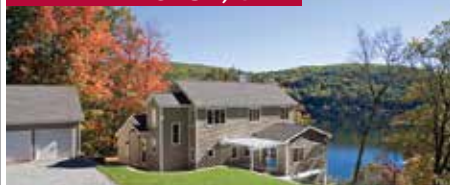

WASHINGTON, CT

\$2,395,000

Wallace K. Harrison Designed Colonial. 5 Bedrooms. 2 Fireplaces. Home Gym. Wine Cellar. 2-car Garage. Garden. Views. 14.22± Acres.

BRIDGEWATER, CT

\$1,799,000

Renovated & Remodeled Modern. 5 Bedrooms. 2 Fireplaces. Gunite Saltwater Pool & Spa. 2-Stall Barn. Views. 4± Acres.

MIDDLEBURY, CT

\$1,595,000

Lake Quassapaug Waterfront. Adirondack-style. 3 Bedrooms. Fireplace. Decks. Patio with Outdoor Fireplace. Dock. Views.

KENT, CT

\$1,495,000

Chic Antique Colonial. 3 Bedrooms. 4 Fireplaces. Wonderful Floor Plan. Stone Terracing. 2-car Garage. 2 Antique Barns. 7.3± Acres.

ROXBURY, CT

\$1,250,000

Gorgeous Mini Estate. 1830s Victorian Farmhouse. Guest/Pool House. Saltwater Pool. 4 Garage Bays. Barn. Stonewalls. Gardens. 3± Acres.

NEW PRESTON, CT

\$1,149,000

Exceptional Lake Waramaug Waterfront. 3 Bedrooms. Fireplace. Terrace. Pergola. Dock. Views. 3-car Garage. 1± Acres.

SHARON, CT

\$19,500/JULY

Fabulous 6 Bedroom Estate. Colonial. Guesthouse. Pool. Tennis. Views. 7± Acres.

NEW HARTFORD, CT

\$20,000/SUMMER

Well-appointed Colonial. 3 Bedrooms. Pond. Stream. Beautiful Grounds. Great Location.