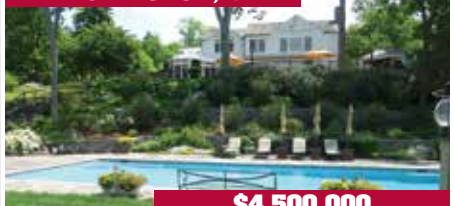

NEW PRESTON, CT

\$5,400,000

Lake Waramaug Waterfront Property. State-of-the-art 4 Bedroom Modern. Boathouse. 1± Acres. **Peter Klemm. 860.868.7313.**

GOSHEN, CT

\$4,500,000

Classic Federal Georgian. 2 Guesthouses. Pool. Tennis. Paddocks. Trails. Views. Privacy. 74.32± Acres. **Drew Hingson. 860.435.6789.**

WASHINGTON, CT

\$4,500,000

Private Estate Property. 4-5 Bedroom Main House. Guesthouse. Pool. Party Barn. Tennis. 24.81± Acres. **Tim Tierney. 860.868.7313.**

ROXBURY, CT

\$3,995,000

Country Estate. 5-6 Bedroom Main House. Sport Court/ Ice Rink. Pool. 4-Stall Barn. 50± Acres. **Peter Klemm. 860.868.7313.**

MIDDLEBURY, CT

\$3,950,000

Waterfront Lake House. 4 Bedrooms. Salt Water Pool. Pool House. Dock. Beach. 7.14± Acres. **Maria Taylor. 860.868.7313.**

MORRIS, CT

\$3,500,000

Private Estate on Bantam River. 5 Bedroom Main House. Guesthouse. Pool. Tennis. Pond. 95.46± Acres. **Carolyn Klemm. 860.868.7313.**

BRIDGEWATER, CT

\$2,750,000

Country Compound. 3 Bedroom Main House. Guest Apartment. Studio/Office. 2 Ponds. 8± Acres. **Wendy Westcott. 860.868.7313.**

LITCHFIELD, CT

\$2,200,000

Rositer Designed Colonial Revival. 7 Bedrooms. 5 Fireplaces. Oversized Pool & Spa. 1.33± Acres. **Maria Taylor. 860.868.7313.**