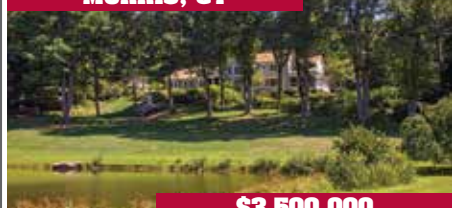

NEW PRESTON, CT

\$5,400,000

Lake Waramaug Waterfront Property. State-of-the-art 4 Bedroom Modern. Boathouse. 1± Acres. **Peter Klemm. 860.868.7313.**

GOSHEN, CT

\$4,500,000

Classic Federal Georgian. 2 Guesthouses. Pool. Tennis. Paddocks. Trails. Views. Privacy. 74.32± Acres. **Drew Hingson. 860.435.6789.**

WASHINGTON, CT

\$4,500,000

Private Estate Property. 4-5 Bedroom Main House. Guesthouse. Pool. Party Barn. Tennis. 24.81± Acres. **Tim Tierney. 860.868.7313.**

ROXBURY, CT

\$3,995,000

Country Estate. 5-6 Bedroom Main House. Sport Court/ Ice Rink. Pool. 4-Stall Barn. 50± Acres. **Peter Klemm. 860.868.7313.**

MIDDLEBURY, CT

\$3,950,000

Waterfront Lake House. 4 Bedrooms. Salt Water Pool. Pool House. Dock. Beach. 7.14± Acres. **Maria Taylor. 860.868.7313.**

MORRIS, CT

\$3,500,000

Private Estate on Bantam River. 5 Bedroom Main House. Guesthouse. Pool. Tennis. Pond. 95.46± Acres. **Carolyn Klemm. 860.868.7313.**

BRIDGEWATER, CT

\$2,750,000

Country Compound. 3 Bedroom Main House. Guest Apartment. Studio/Office. 2 Ponds. 8± Acres. **Wendy Westcott. 860.868.7313.**

LITCHFIELD, CT

\$2,200,000

Rositer Designed Colonial Revival. 7 Bedrooms. 5 Fireplaces. Oversized Pool & Spa. 1.33± Acres. **Maria Taylor. 860.868.7313.**