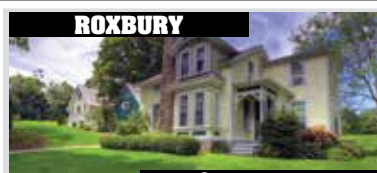

MIDDLEBURY

\$3.695.000

Waterfront Lake House. 4 Bedrooms. 5.5 Baths. Salt Water Pool. Pool House. Patios. Dock. Beach. 7.14± Acres.

BRIDGEWATER

\$1.850.000

Renovated & Remodeled Modern. 5 Bedrooms. 2 Fireplaces. Gunite Saltwater Pool & Spa. 2-Stall Barn. Views. 4± Acres.

WOODBURY

\$1.025.000

Clapboard & Shingle Gambrel. 4 Bedrooms. 4 Fireplaces. Superior Finishings. Easy Commuter Location. 1.14± Acres.

MARIA W. TAYLOR

Senior Sales Associate

860.868.7313

Washington Depot Office

203.263.4040

Woodbury Office

203.578.0397

Cell Phone

mtaylor1800@aol.com

WOODBURY

\$1.540.000

Exquisite Shingle-style Home. 4 Bedrooms. 4 Fireplaces. Covered Porch. 5-Stall Barn. Privacy. Views. 7.06± Acres.

ROXBURY

\$1.365.000

Gorgeous Mini Estate. 1830s Victorian Farmhouse. Guest/Pool House. Saltwater Pool. Barn. Gardens. Privacy. 3± Acres.

ROXBURY

\$1.250.000

Pristine Renovated Farmhouse. 3 Bedrooms. 2 Fireplaces. 2-car Garage/Apartment. Heated Barn. 15.29± Acres.