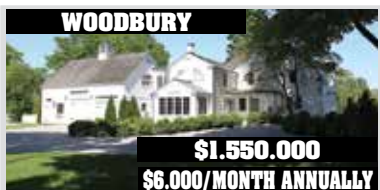

WOODBURY

$1,550,000
$6,000/MONTH ANNUALLY

Compound. Main House. Guesthouse. Barn/Studio. Pool. 2 Ponds. Tennis/Sport Court. 22.8± Acres.