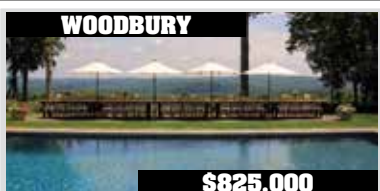

WOODBURY

$825,000

Exquisite Colonial. 4 Bedrooms. 3.5 Baths. 2 Fireplaces. Pool & Spa. 2-Bay Garage. Professionally Landscaped. Views. 3.07± Acres.