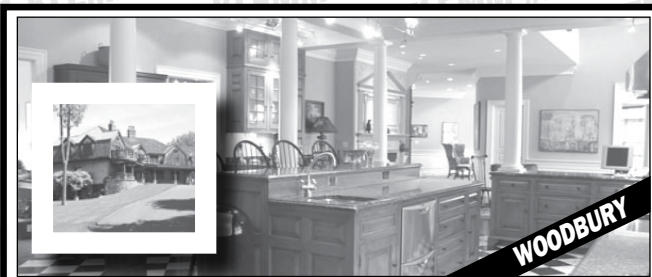

WOODBURY

Exquisite Shingle-style. 6 Bedrooms. 6 Fireplaces. Brook. Pond. Stonewalls. Views. Privacy. 61.55± Acres. Owner/Broker. **$2,900,000.** Sarah Shinn Pratt. 203.263.4040.