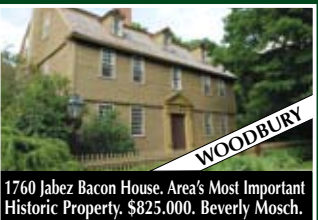

BRIDGEWATER

Sophisticated Palladian Contemporary. Studio/Guesthouse. Pool. \$1,600,000. Ceil Santillo.

SHERMAN

Candlewood Lake Adirondack-style. 4 Bedrooms. 11± Acres. \$1,495,000. Roger Saucy.

WASHINGTON

The Joel Stone House. In-town Colonial. 5 Bedrooms. \$1,249,000. Beverly Mosch.

WASHINGTON

Quintessential Shingle-style. 4 Bedrooms. 3.43± Acres. \$1,075,000. Maria Taylor.

WASHINGTON

Newly Renovated 1910 Colonial. Pool. 3.78± Acres. \$995,000. Peter Klemm.

WOODBURY

Stunning Hilltop View. Award-winning Infinity Pool. \$895,000. Wendy Westcott.

NEW MILFORD

Private Merryall Compound. Pool. Privacy. 15± Acres. \$895,000. Jim Appleyard.

BETHLEHEM

Sprawling Country House. 4 Bedrooms. Lake Views. 6.7± Acres. \$885,000. Carol Bablonka.

WASHINGTON

Mini-Estate. 5 Bedrooms. Studio/Office. Pool. 12.6± Acres. \$825,000. Maria Taylor.

WOODBURY

1760 Jabez Bacon House. Area's Most Important Historic Property. \$825,000. Beverly Mosch.

SHARON

Village Victorian. 4 Bedrooms. 1± Acres. Owner/Broker. \$695,000. Graham Klemm.