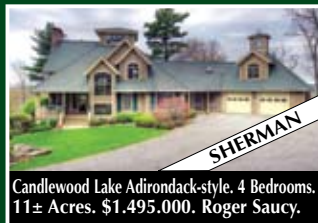

WASHINGTON

James Calhoun House. 5 Bedrooms. Party Barn. 30.60± Acres. \$4,995,000. Roger Saucy.

WOODBURY

Grand Colonial. 5 Bedrooms. Pavilion. Gazebo. 123.12± Acres. \$3,900,000. Maria Taylor.

ROXBURY

Newly Constructed Shingle & Stone Home. 8± Acres. \$3,495,000. Maureen Burmann.

WASHINGTON

Classic Colonial. Recently Renovated & Expanded. 3.5± Acres. \$3,200,000. Nancy Coviello.

NORFOLK

Country Estate. 6 Bedrooms. Pond with Beach. \$2,995,000. Rebecca Ward.

WEST CORNWALL

Converted Antique Barn. 5 Bedrooms. Pool. 24.58± Acres. \$2,750,000. Graham Klemm.

BRIDGEWATER

Sophisticated Palladian Contemporary. Studio/Guesthouse. Pool. \$1,600,000. Ceil Santillo.

SHERMAN

Candlewood Lake Adirondack-style. 4 Bedrooms. 11± Acres. \$1,495,000. Roger Saucy.

WASHINGTON

The Joel Stone House. In-town Colonial. 5 Bedrooms. \$1,249,000. Beverly Mosch.

WASHINGTON

Quintessential Shingle-style. 4 Bedrooms. 3.43± Acres. \$1,075,000. Maria Taylor.

WASHINGTON

Newly Renovated 1910 Colonial. Pool. 3.78± Acres. \$995,000. Peter Klemm.