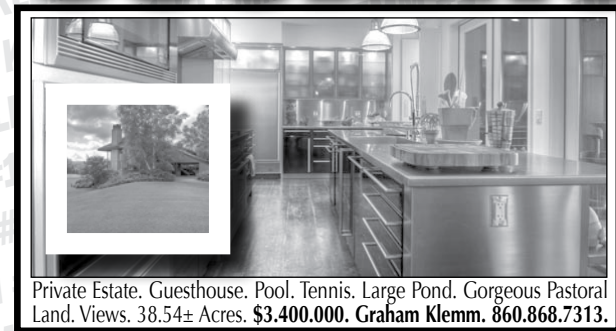

KLEMM REAL ESTATE

PREMIUM & PRIVATE BROKERAGE
BEST REAL ESTATE AGENCY USA - INTERNATIONAL PROPERTY AWARDS 2010

Get COOKING

Private Estate. Guesthouse. Pool. Tennis. Large Pond. Gorgeous Pastoral Land. Views. 38.54± Acres. **\$3,400,000. Graham Klemm. 860.868.7313.**

Custom-Designed Hilltop House. Screened Porch. Guesthouse. Pool. Hilltop Views. 24.18± Acres. **\$3,495,000. Roger Saucy. 860.868.7313.**

Architectural Sophistication on Housatonic River. 3 Bedrooms. Guest Apartment. Courtyard. Privacy. **\$1,600,000. Joanne Caldara. 860.868.7313.**