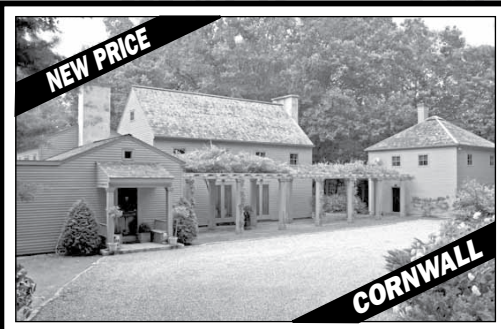

## Natural BEAUTIES

Country Estate/Family Compound. Converted Barn. Pool. Abuts Land Trust. 46.75± Acres. \$4,900,000. Roger Saucy. 860.868.7313.

Private 6,600sf House & Studio. State-of-the-art Kitchen. Streams. Waterfall. Gardens. 82± Acres. \$3,450,000. Rebecca Ward. 860.435.6789.

Lovely Antique. 4 Bedrooms. Studio. Barn/Garage. Pond. Prime Location. 17.82± Acres. \$1,750,000. Peter Klemm. 860.868.7313.

Shingle Home. 4 Bedrooms. 2 Fireplaces. Pond. Big Western Views. Privacy. 20± Acres. \$1,695,000. Graham Klemm. 860.868.7313.

Architectural Sophistication on Housatonic River. Gourmet Kitchen. Courtyard Garden. Pergolas. \$1,600,000. Joanne Caldara. 860.868.7313.

1800's Converted Cider Mill. 2 Bedrooms. Dramatic Waterfall. River Frontage. 3.2± Acres. \$1,100,000. Carolyn Klemm. 860.868.7313.

Sun-filled Colonial. 4 Bedrooms. Barn/Garage. Stonewalls. Gardens. Water Feature. 2.71± Acres. \$649,000. Maria Taylor. 860.868.7313.

#1 For Selling Fine Country Properties!