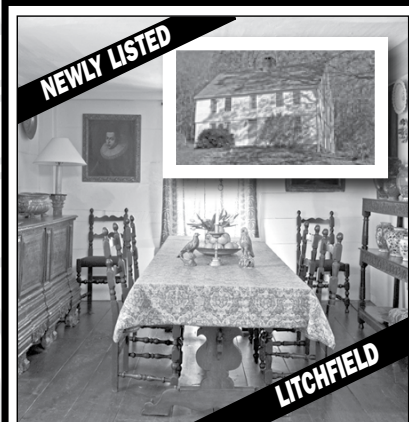

KLEMM REAL ESTATE

PREMIUM & PRIVATE BROKERAGE
BEST REAL ESTATE AGENCY USA - INTERNATIONAL PROPERTY AWARDS 2010

Your TABLE IS READY

WASHINGTON
Red Jacket Farm. Remarkable Shingle-style Compound. Infinity Pool. Barn-style Pool House. Carriage House. Converted Barn/Studio. 16-stall Barn. Many Amenities. 20± Acres. Adjacent to Steep Rock. \$5,950,000. Judy Auchincloss. 860.868.7313.

NEWLY LISTED
LITCHFIELD
Antique Colonial. 4 Bedrooms. Many Original Features. Barn. Walking/Riding Trails. 27± Acres. \$795,000. Rebecca Ward. 860.435.6789.

WOODBURY
English Country House. 4 Bedrooms. Pool. Barn. Pond. 11± Acres. More Land Available. \$869,000. Maria Taylor. 860.868.7313.

NEW PRICE
WASHINGTON
Classic Colonial. Recently Renovated & Expanded. 4 Bedrooms. 3 Fireplaces. Pool. Outdoor Fireplace. Privacy. 3.5± Acres. \$2,900,000. Nancy Coviello. 860.868.7313.

BRIDGEWATER
Wonderful Colonial. 5 Bedrooms. State-of-the-art Country Kitchen. 2-car Garage. Many Amenities. 6.27± Acres. \$1,695,000. Carolyn Klemm. 860.868.7313