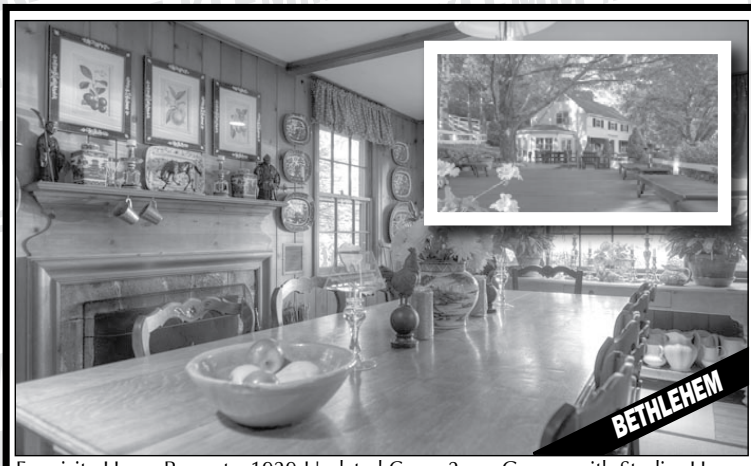

NEW PRICE
WASHINGTON
Classic Colonial. Recently Renovated & Expanded. 4 Bedrooms. 3 Fireplaces. Pool. Outdoor Fireplace. Privacy. 3.5± Acres. \$2,900,000. Nancy Coviello. 860.868.7313.

BRIDGEWATER
Wonderful Colonial. 5 Bedrooms. State-of-the-art Country Kitchen. 2-car Garage. Many Amenities. 6.27± Acres. \$1,695,000. Carolyn Klemm. 860.868.7313