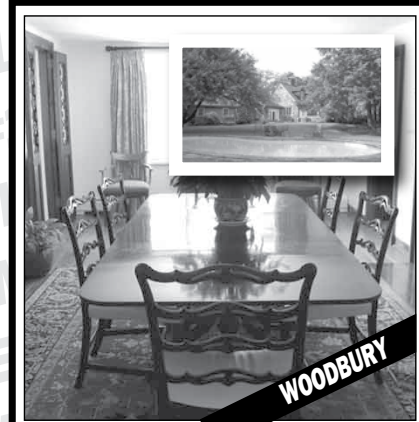

WOODBURY
English Country House. 4 Bedrooms. Pool. Barn. Pond. 11± Acres. More Land Available. $869,000. Maria Taylor. 860.868.7313.