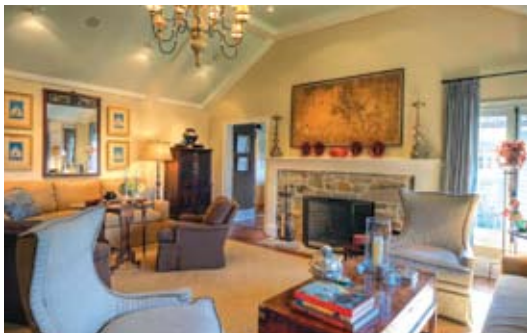

STYLISH COUNTRY HOME

Roxbury, Connecticut

KLEMM REAL ESTATE Inc

Litchfield County's Premier Brokers

Roxbury, Connecticut

Litchfield County / New York City - 80± miles

Stylish Country Home

Very chic, understated traditional home on 3± high open acres. Extraordinary gourmet kitchen/family room. Fabulous first floor master with luxurious twin baths. Three ensuite bedrooms upstairs, one with sleeping porch. Stylishly appointed rooms ideal for entertaining. Very high-end finish work. Furnishings selected and assembled by noted designer-owner John David Hunter and are available for purchase separately.

Address: 200 Painter Hill Road, Roxbury

Price: Upon Request

Style: Traditional

Age: 1985 / 2008

Sq. Ft.: 5,100±

Acreage: 3.06±

Rooms: 11

Bedrooms: 4

Baths: 5 Full, 2 Half

Fireplaces: 4

Room Description	Size	Level	Room Features	Property Amenities
Living Room	18 x 20	Main	Fireplace, Hardwood Floor	<ul style="list-style-type: none"> • Completely Renovated • Stylish & High-end • Ideal for Entertaining • Master with 2 Baths • Sleeping Porch • Expandable Lower Level • Exceptional Kitchen • 150-year-old Oak Floors • Heated Floors in All Baths
Dining Room	14 x 15	Main	Fireplace, Hardwood Floor	
Family Room	13 x 26	Main	Fireplace, Hardwood Floor	
Den	10 x 14	Main	Hardwood Floor	
Kitchen	21 x 20	Main	Eat-in, Tile Floor	
Master Bedroom	17 x 21	Main	Two Full Baths, Fireplace, Vaulted Ceiling, Hardwood Floor	
Bedroom 2	13 x 19	Upper	Full Bath, Balcony/Deck, Hardwood Floor	
Bedroom 3	14 x 15	Upper	Full Bath, Hardwood Floor	
Bedroom 4	13 x 14	Upper	Full Bath, Hardwood Floor	
Foyer	14 x 19	Main	Tile & Hardwood Floor	
Sunroom	12 x 23	Main	Opens to Patio	
Playroom	17 x 19	Lower	Partially Finished	